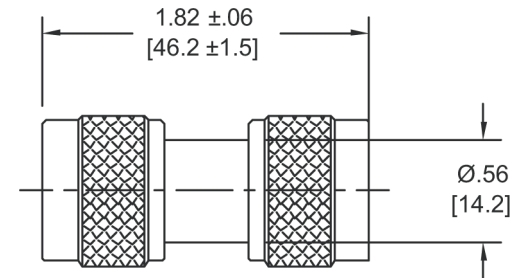

PART NUMBER

KAD177925

REV.

DATE

DESC.

INITIAL

Electrical Data

Impedance	50 Ohm
Frequency Range	DC - 18 GHz
VSWR	1.25:1

WWW.KONNECTRF.COM
 540 NW University Blvd. Ste. 109
 Port Saint Lucie, Florida, 34986
 1-800-790-5887

PART NUMBER

KAD177925

DESCRIPTION

Precision Adapter - In Series - N Male Plug to Male Plug

CAGE CODE

664U0