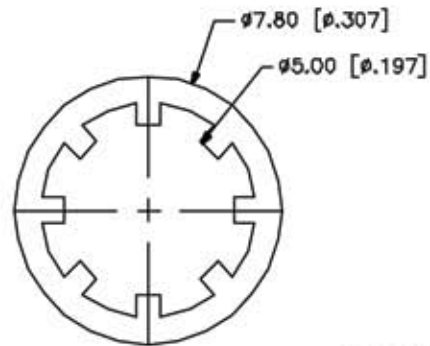

PART NUMBER

KAD177458

REV.

INITIAL

Konnect RF

540 NW University Blvd. Ste. 109
Port Saint Lucie, Florida, 34986
1-800-790-5887

PART NUMBER

KAD177458

DESCRIPTION

**Adapter, In-Series -
SMB Male Jack to Male Jack Bulkhead**

CAGE CODE

664U0

SIGNATURE

X

NOTES

THIS DRAWING INCLUDING THE
DESIGNS IS THE PROPERTY OF
KONNECT RF AND IS NOT TO
BE USED FOR ANY PURPOSE
WITHOUT OUR APPROVAL.

3	CONTACT PIN	BRASS	GOLD	1
2	INSULATDR	TEFLON	NATURAL	1
1	BODY	BRASS	GOLD	1
	DESCRIPTION	MATERIAL	FINISH	QTY