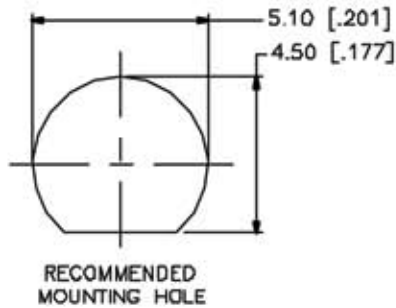

PART NUMBER

KAD177458

REV.

INITIAL

Konnect RF

540 NW University Blvd. Ste. 109
Port Saint Lucie, Florida, 34986
1-800-790-5887

PART NUMBER

KAD177458

DESCRIPTION

**Adapter, In-Series -
SMB Male Jack to Male Jack Bulkhead**

CAGE CODE

664U0

SIGNATURE

X

NOTES

THIS DRAWING INCLUDING THE
DESIGNS IS THE PROPERTY OF
KONNECT RF AND IS NOT TO
BE USED FOR ANY PURPOSE
WITHOUT OUR APPROVAL.

3	CONTACT PIN	BRASS	GOLD	1
2	INSULATDR	TEFLON	NATURAL	1
1	BODY	BRASS	GOLD	1
	DESCRIPTION	MATERIAL	FINISH	QTY