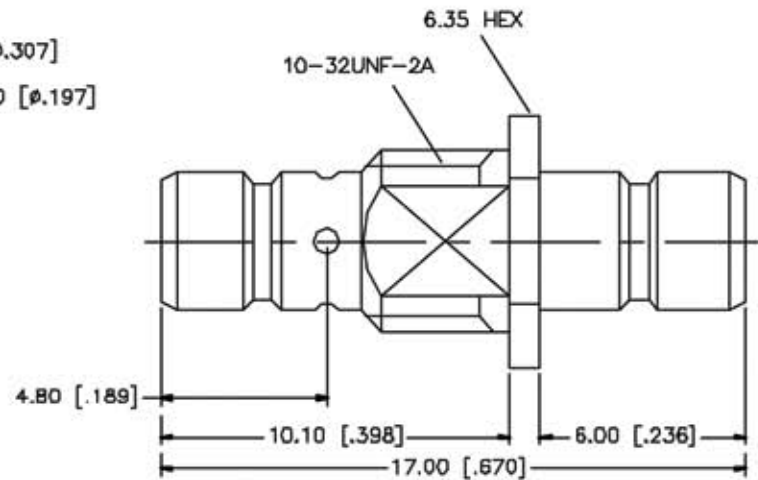

PART NUMBER

KAD177458

REV.

INITIAL

Konnect RF

540 NW University Blvd. Ste. 109
Port Saint Lucie, Florida, 34986
1-800-790-5887

PART NUMBER

KAD177458

DESCRIPTION

**Adapter, In-Series -
SMB Male Jack to Male Jack Bulkhead**

CAGE CODE

664U0

SIGNATURE

X

NOTES

THIS DRAWING INCLUDING THE
DESIGNS IS THE PROPERTY OF
KONNECT RF AND IS NOT TO
BE USED FOR ANY PURPOSE
WITHOUT OUR APPROVAL.

3	CONTACT PIN	BRASS	GOLD	1
2	INSULATDR	TEFLON	NATURAL	1
1	BODY	BRASS	GOLD	1
	DESCRIPTION	MATERIAL	FINISH	QTY