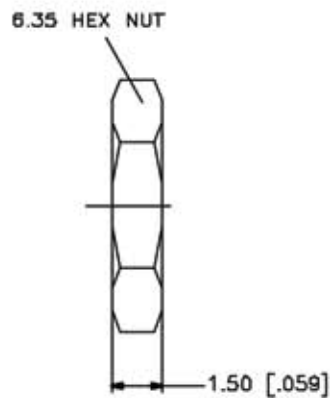

PART NUMBER

KAD177458

REV.

INITIAL

Konnect RF

540 NW University Blvd. Ste. 109
Port Saint Lucie, Florida, 34986
1-800-790-5887

PART NUMBER

KAD177458

DESCRIPTION

**Adapter, In-Series -
SMB Male Jack to Male Jack Bulkhead**

CAGE CODE

664U0

SIGNATURE

X

NOTES

THIS DRAWING INCLUDING THE
DESIGNS IS THE PROPERTY OF
KONNECT RF AND IS NOT TO
BE USED FOR ANY PURPOSE
WITHOUT OUR APPROVAL.

3	CONTACT PIN	BRASS	GOLD	1
2	INSULATDR	TEFLON	NATURAL	1
1	BODY	BRASS	GOLD	1
	DESCRIPTION	MATERIAL	FINISH	QTY